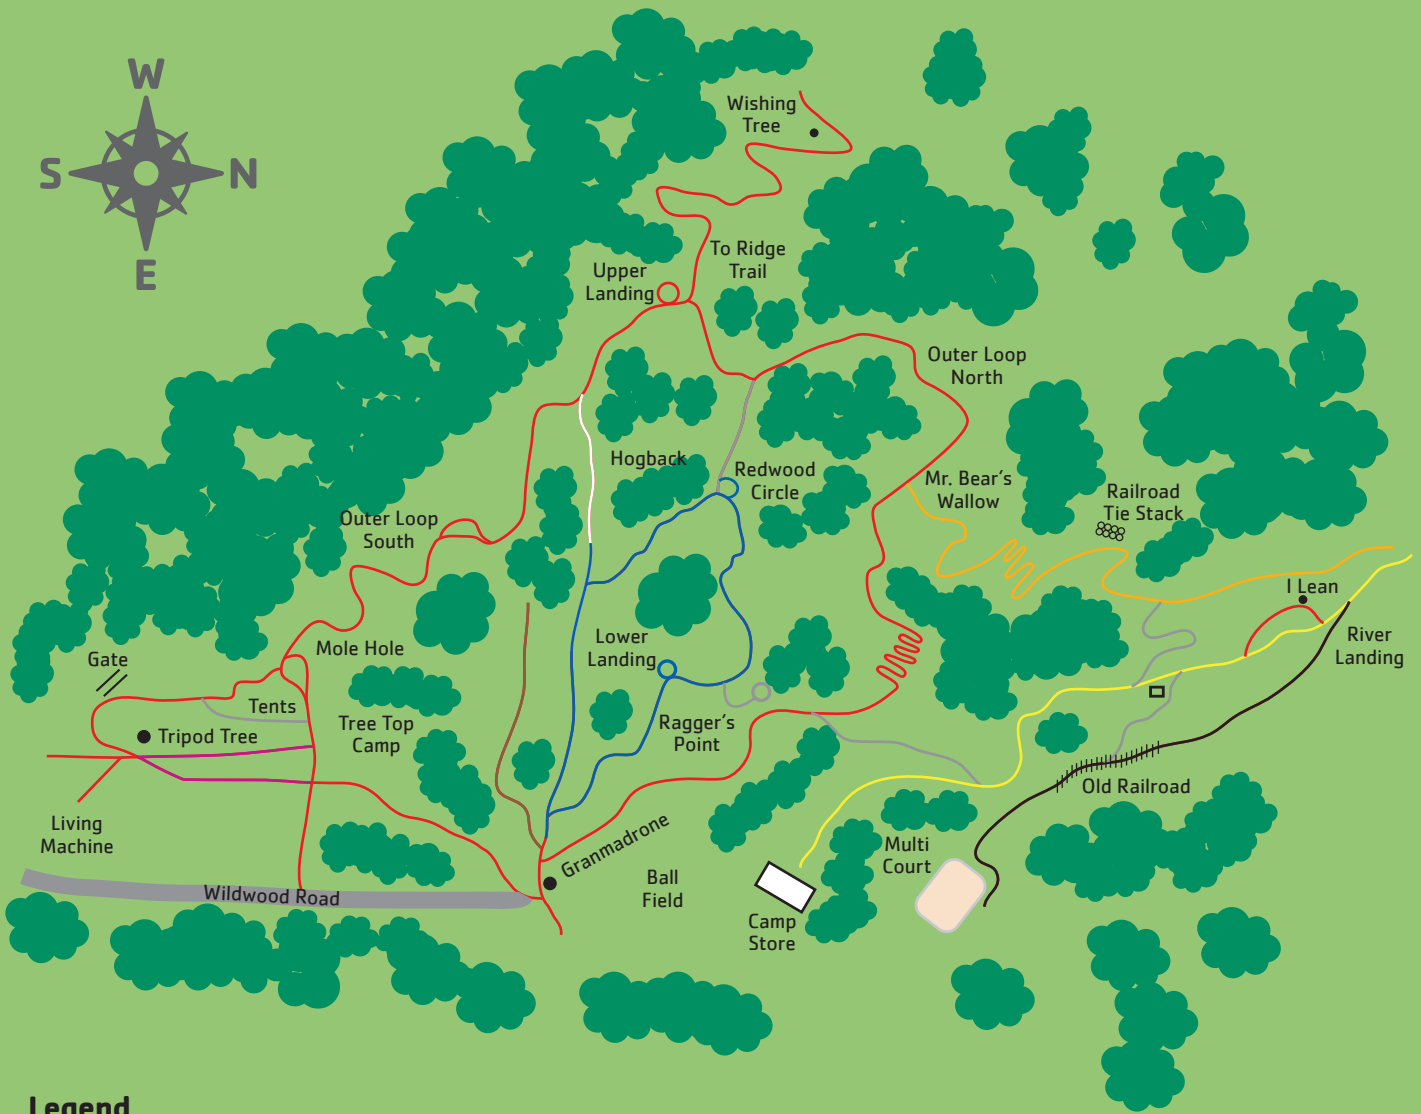

## Legend

- A** The Valley Foundation Swimming Hole
- B** Sommer Lodge
- C** Riverview
- D** Nature Lab
- E** Animal Lab
- F** Health Cottage - Doc's Quarters
- G** Arts & Crafts
- H** Organic Garden
- I** Swenson Family Lodge
- J** Ditto Lodge
- K** The Canopy
- L** Visvars
- M** Living Machine
- N** Facility Dept.
- O** Saw Mill

**Legend**

- Outer Loop Trail
- Inner Loop Trail
- River Trail
- Connectors
- Jan's Loop
- Leprechaun Trail
- Hogback
- Huckleberry Trail
- Roger's Trail